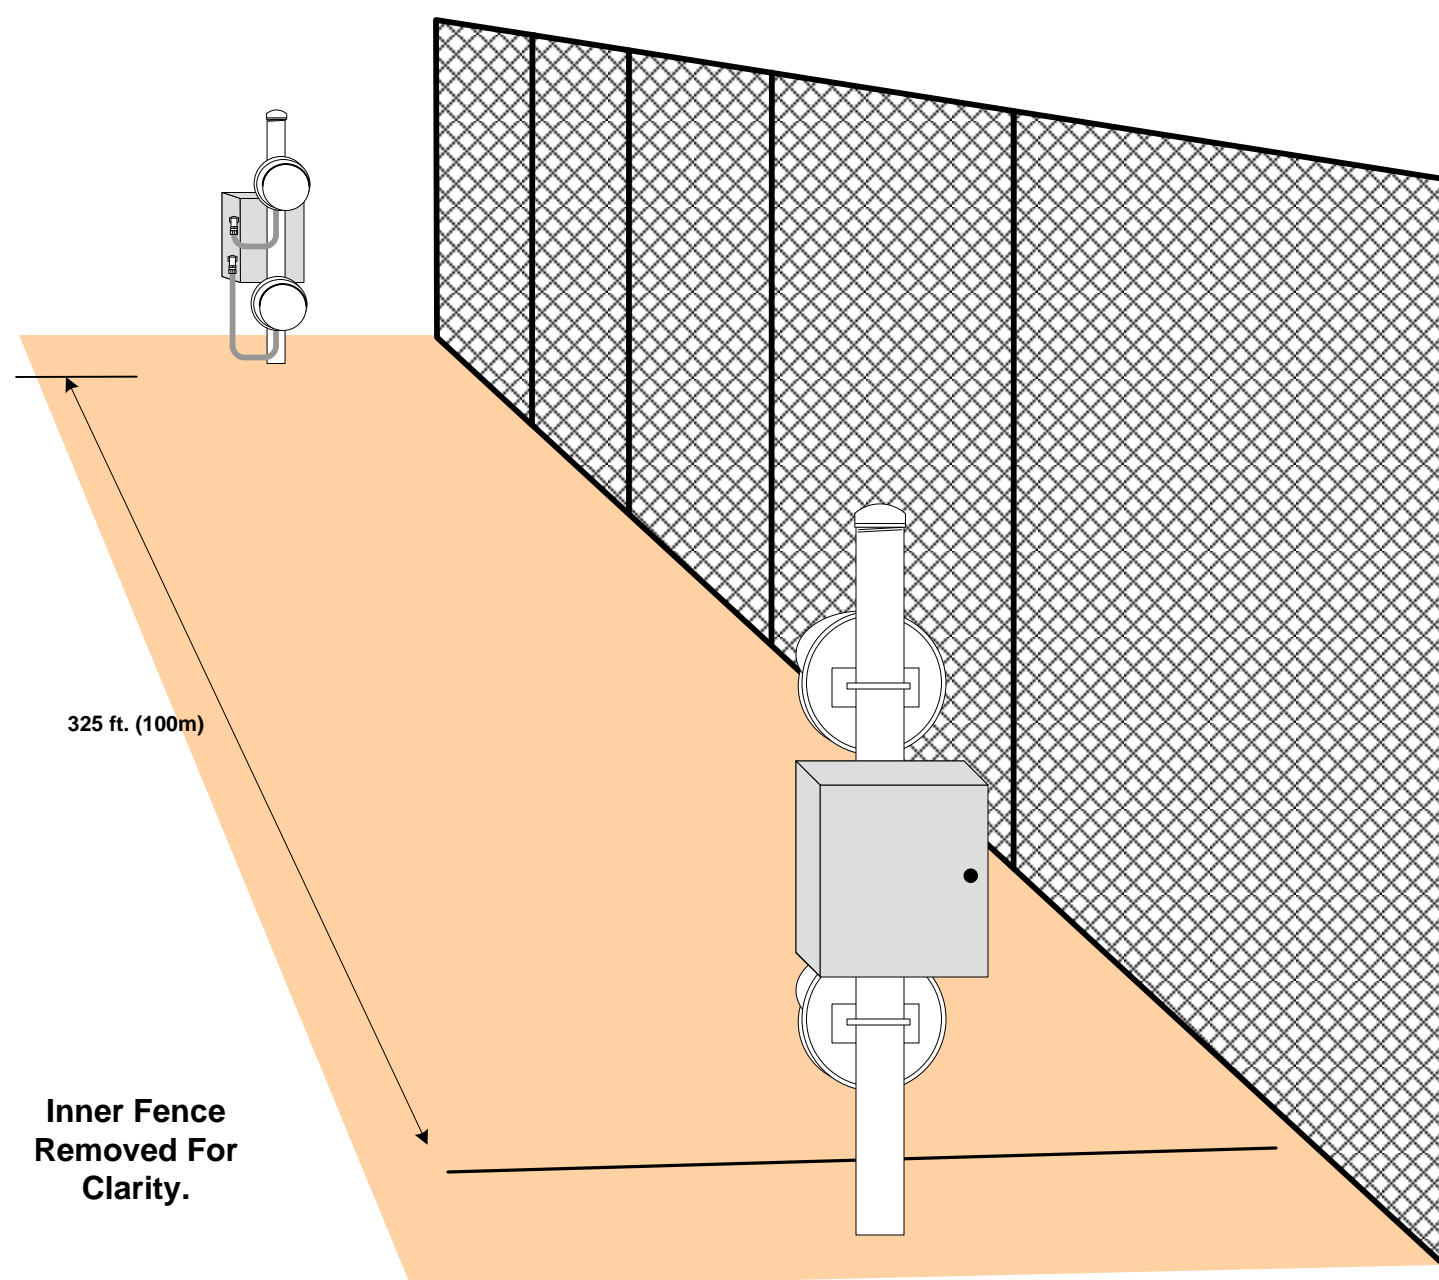

Double Stacked Microwave Links

Inner Fence  
Removed For  
Clarity.

325 ft. (100m)

		Southwest Microwave, Inc. 9055 South McKerny Street Tempe, AZ. 85284-2946 U.S.A. Telephone (480) 783-0201
TITLE		Double Stacked Microwave Typical Configuration
SCALE	NTS	
DRAWN	TG	DATE 8/12/2009