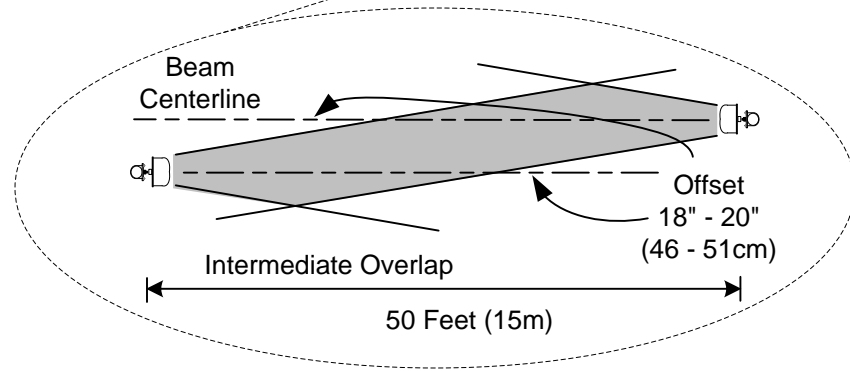

Double Stacked Microwave Links

Inner Fence  
Removed For  
Clarity.

325 ft. (100m)

		Southwest Microwave, Inc. 9055 South McKerny Street Tempe, AZ. 85284-2946 U.S.A. Telephone (480) 783-0201
TITLE		Double Stacked Microwave Typical Configuration
SCALE	NTS	
DRAWN	TG	DATE 8/12/2009