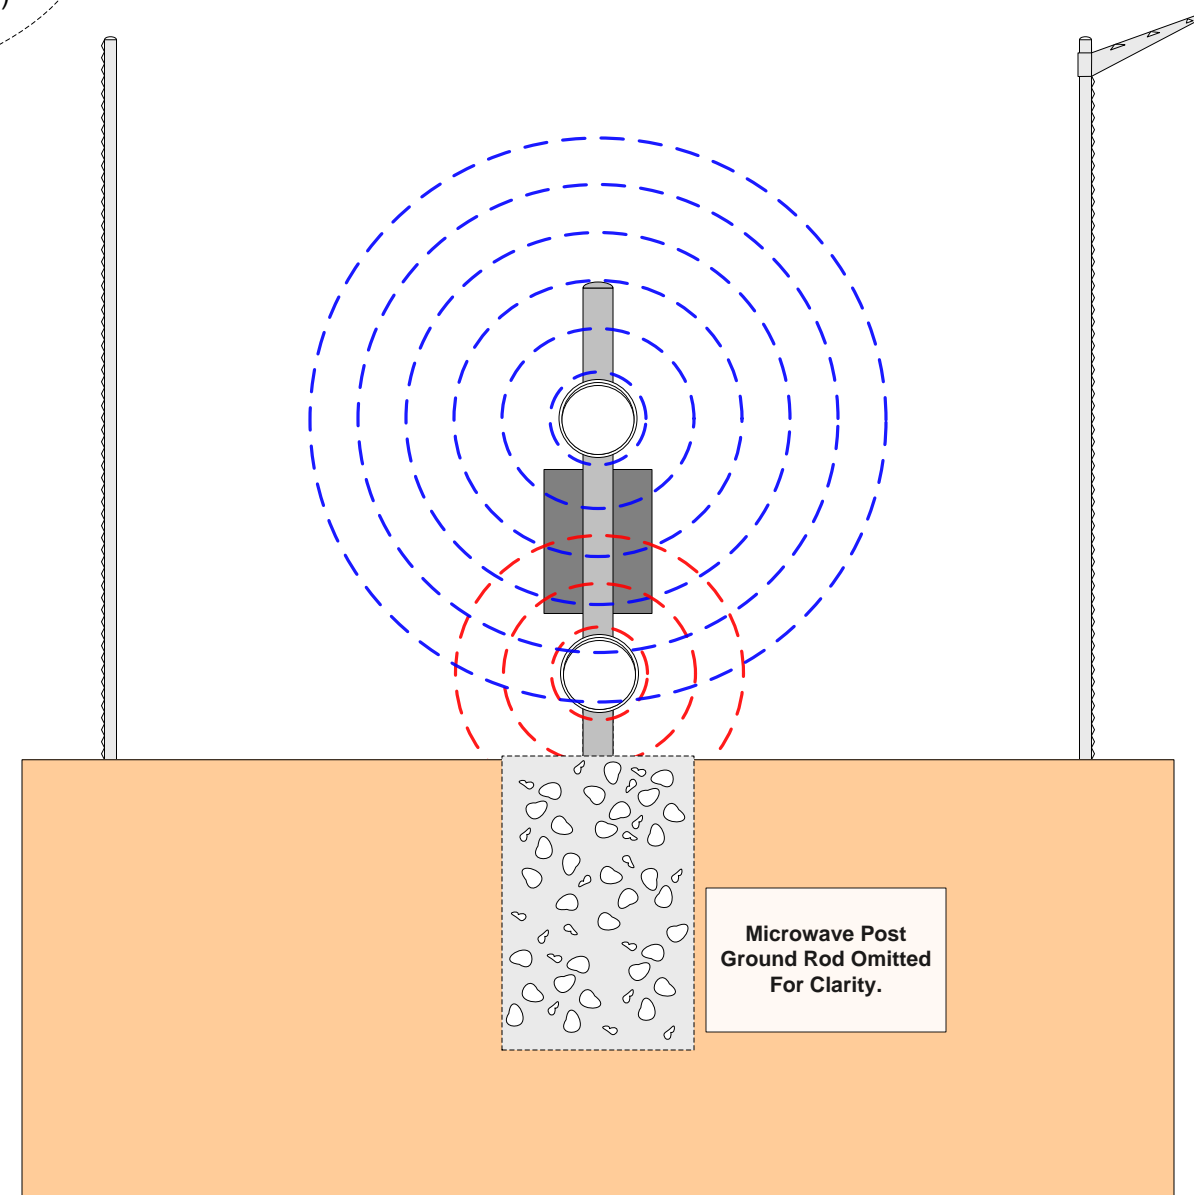

Double Stacked Microwave Links

Inner Fence  
Removed For  
Clarity.

325 ft. (100m)

		Southwest Microwave, Inc. 9055 South McKerny Street Tempe, AZ. 85284-2946 U.S.A. Telephone (480) 783-0201
TITLE		Double Stacked Microwave Typical Configuration
SCALE	NTS	
DRAWN	TG	DATE 8/12/2009