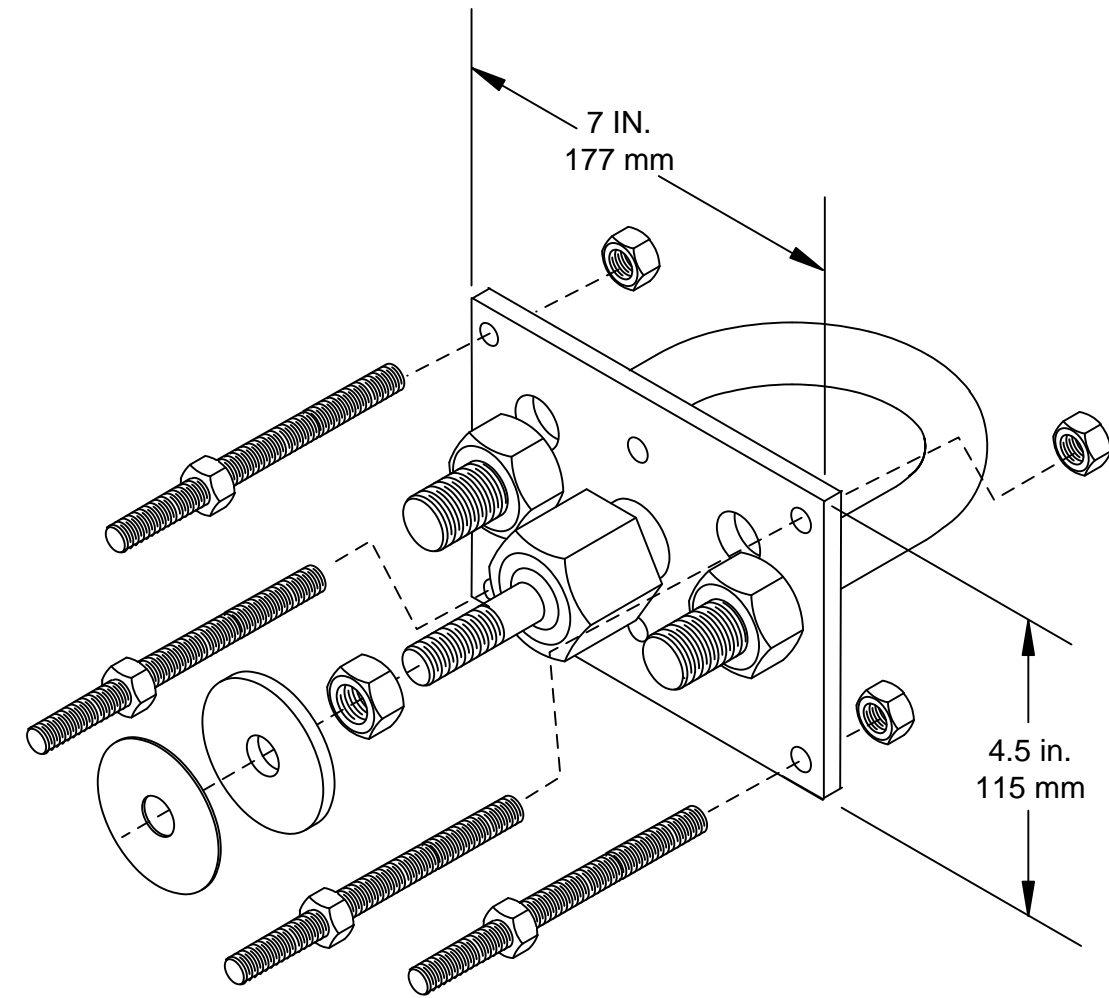

# Typical Hi-Rel Stacked Microwave Mounting

This Document Is For Reference Only.

		Southwest Microwave, Inc. 9055 South McKerny Street Tempe, AZ. 85284-2946 U.S.A. Telephone (480) 783-0201	
		TITLE Typical Hi-Rel Double Stacked Microwave with MB65	
SCALE	NTS		
DRAWN	TG	DATE	Nov 9, 2005