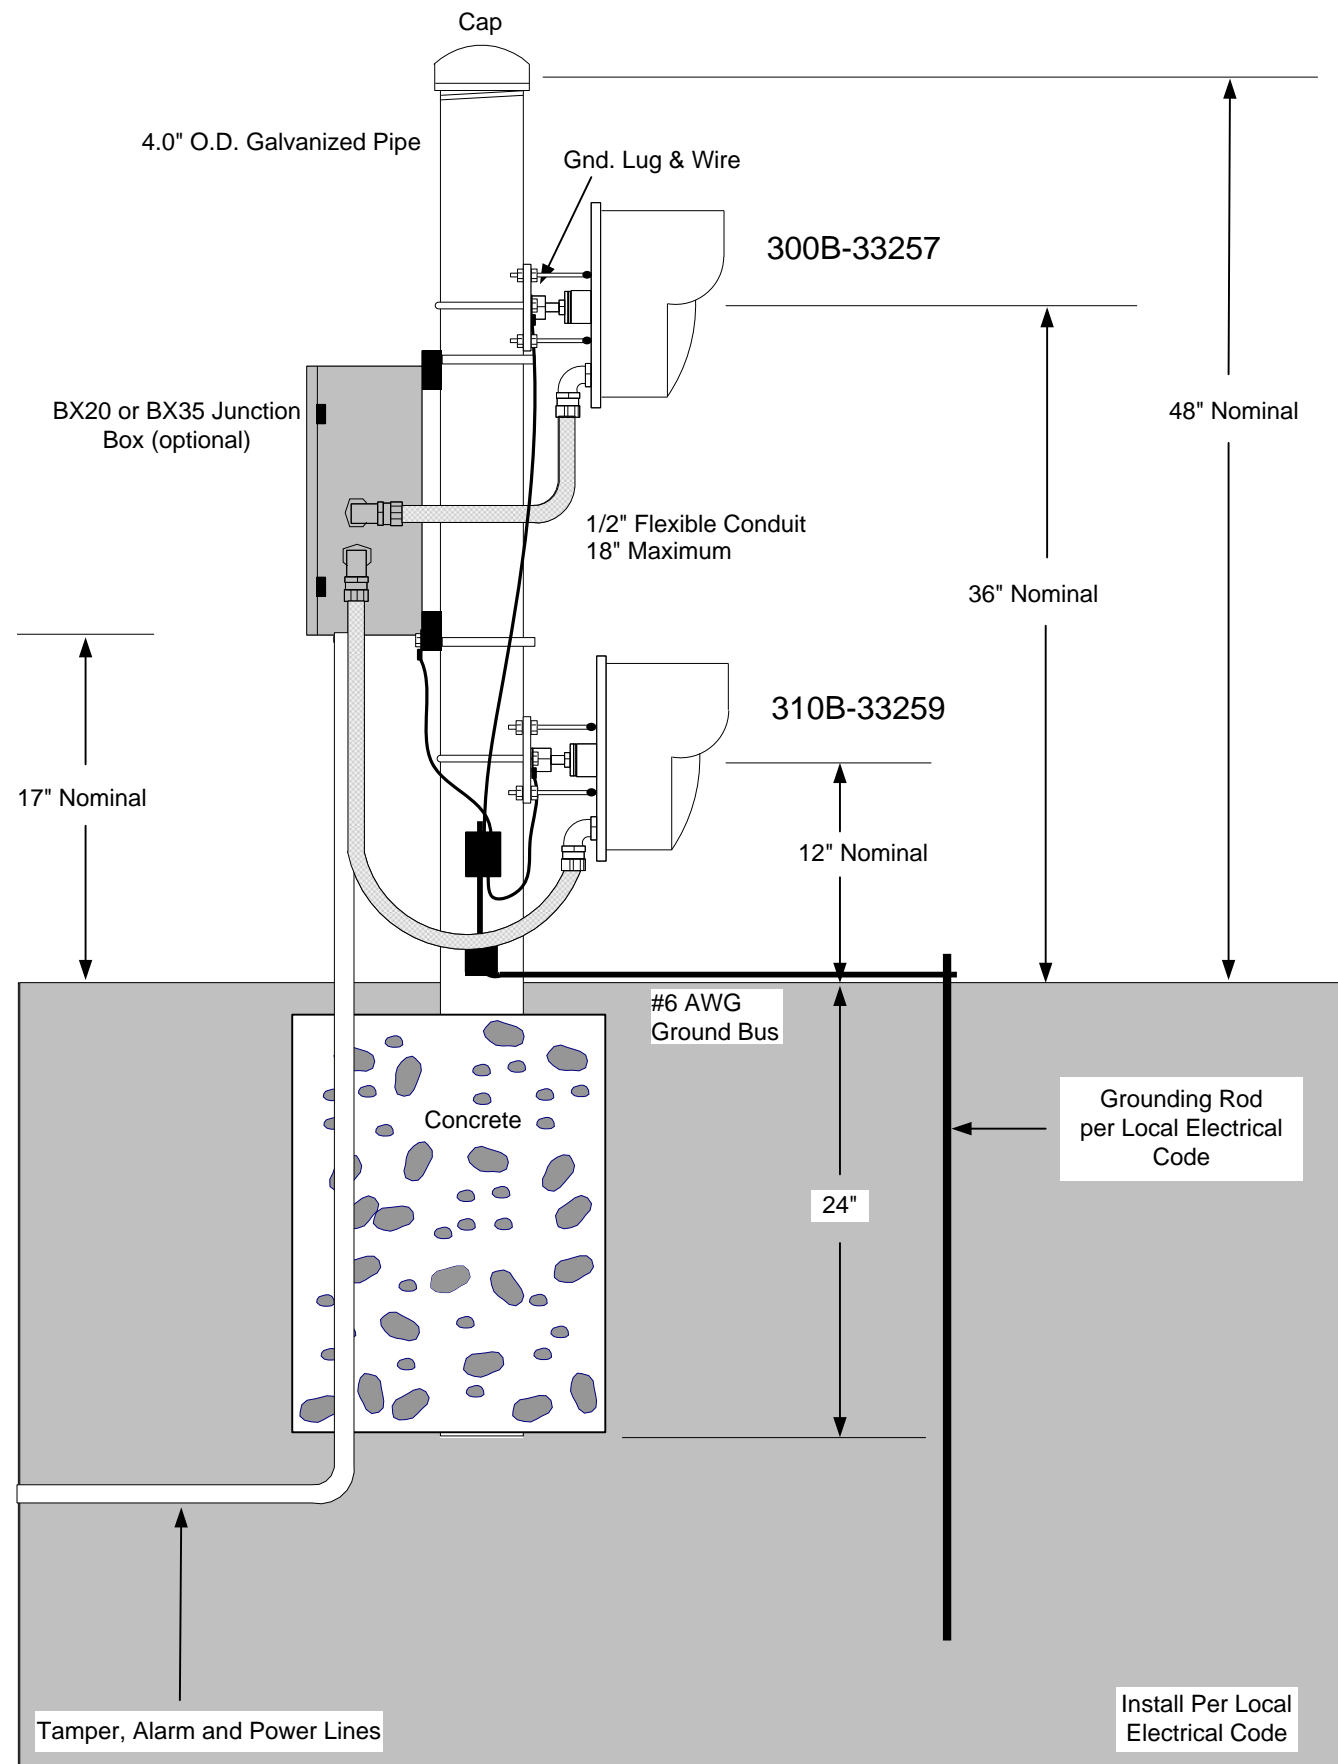

# Typical Hi-Rel Stacked Microwave Mounting

This Document Is For Reference Only.

		Southwest Microwave, Inc. 9055 South McKerny Street Tempe, AZ. 85284-2946 U.S.A. Telephone (480) 783-0201	
		TITLE Typical Hi-Rel Double Stacked Microwave with MB65	
SCALE	NTS		
DRAWN	TG	DATE	Nov 9, 2005