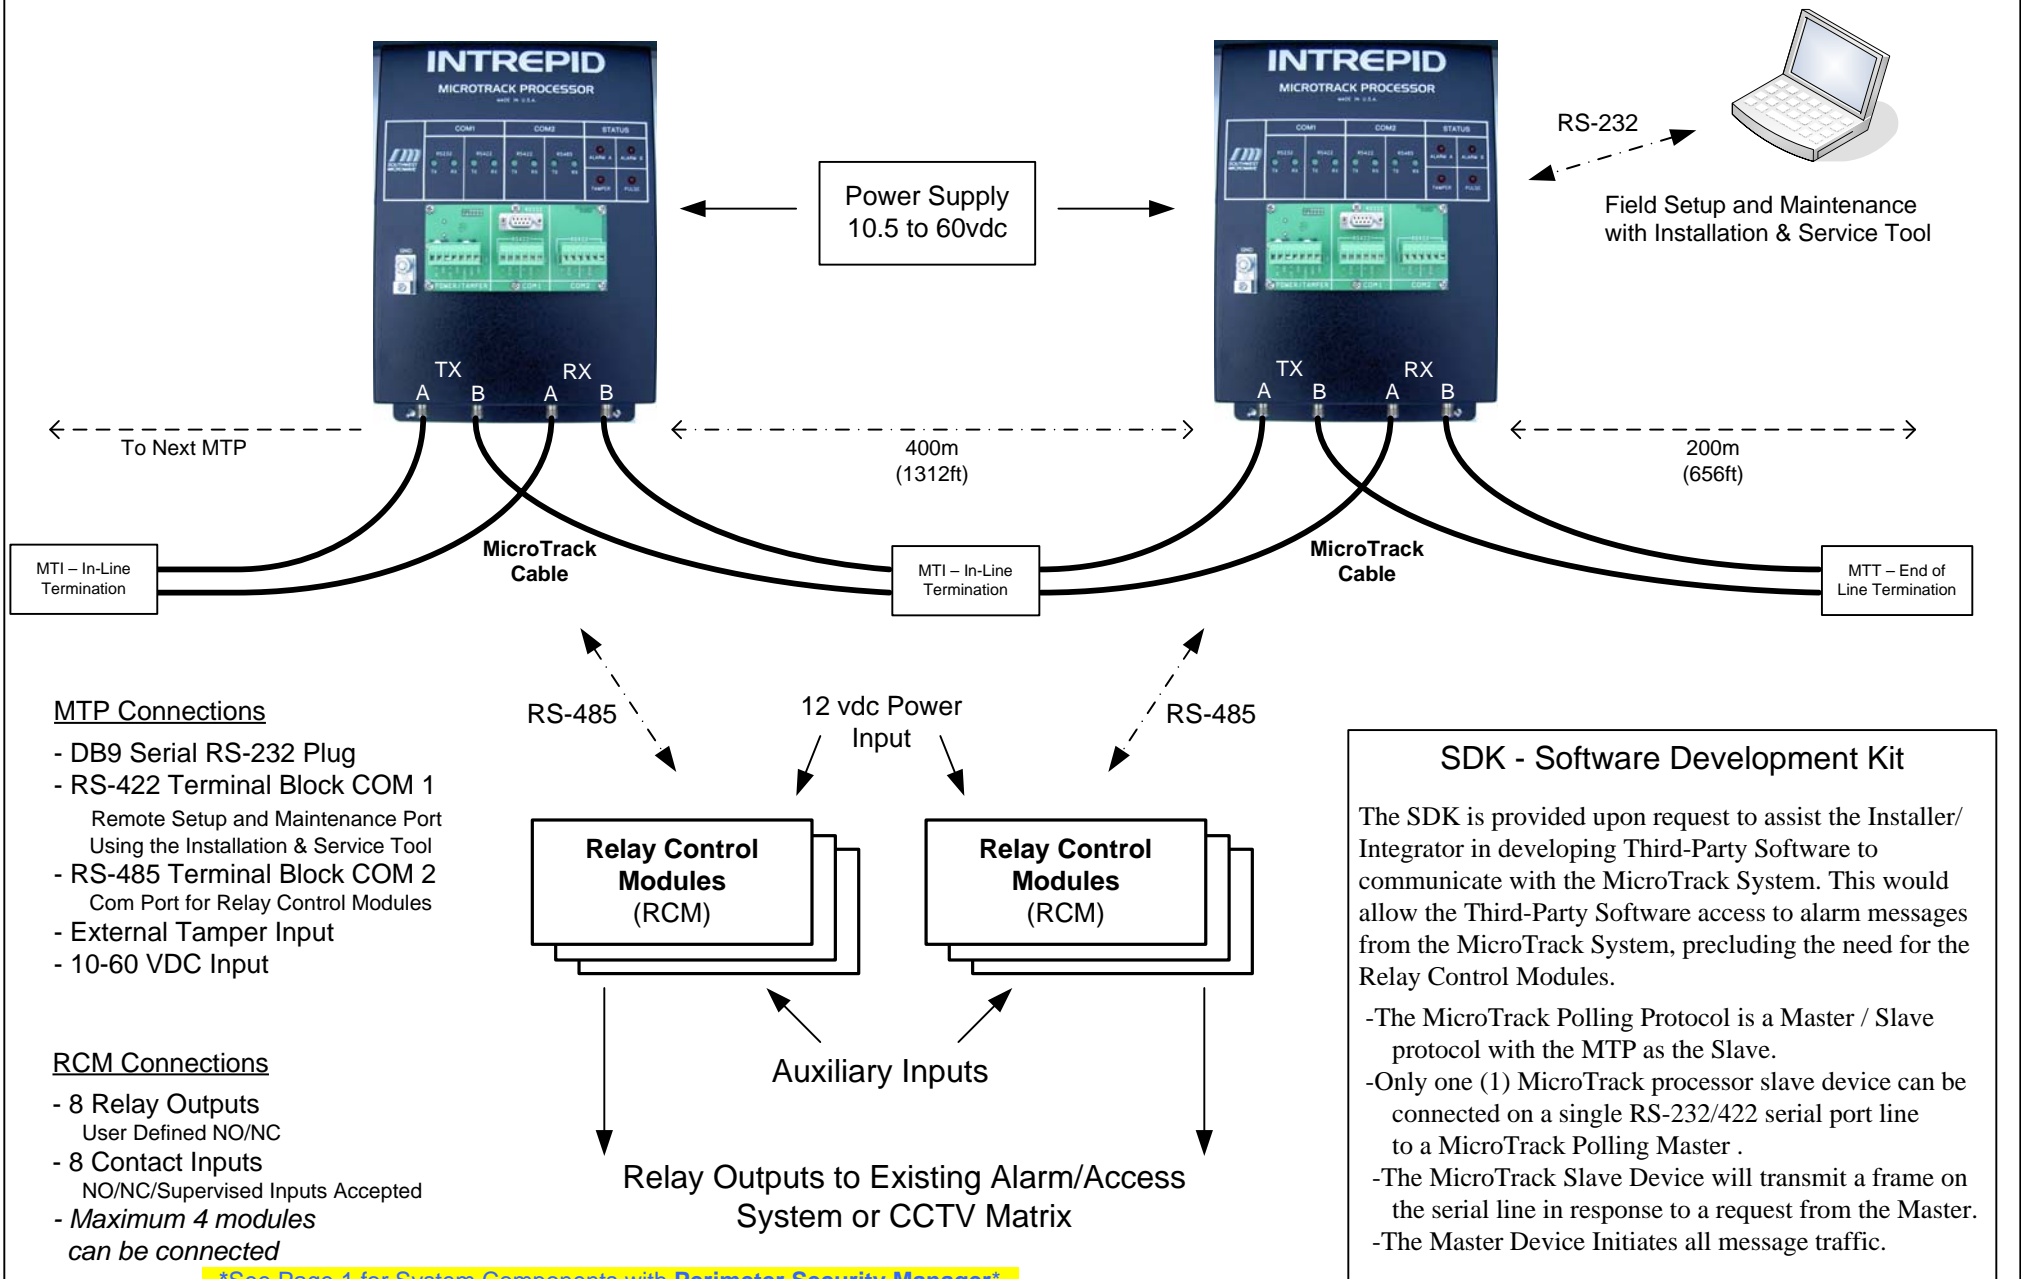

## MicroTrack™ Buried Cable Perimeter Security System

System Components  
With Perimeter Security Manager

\*See Page 2 for System Components with Relay Control Modules\*

# INTREPID™

## MicroTrack™ Buried Cable Perimeter Security System

**\*System Components\***  
With Relay Control Modules

**\*See Page 1 for System Components with Perimeter Security Manager\***