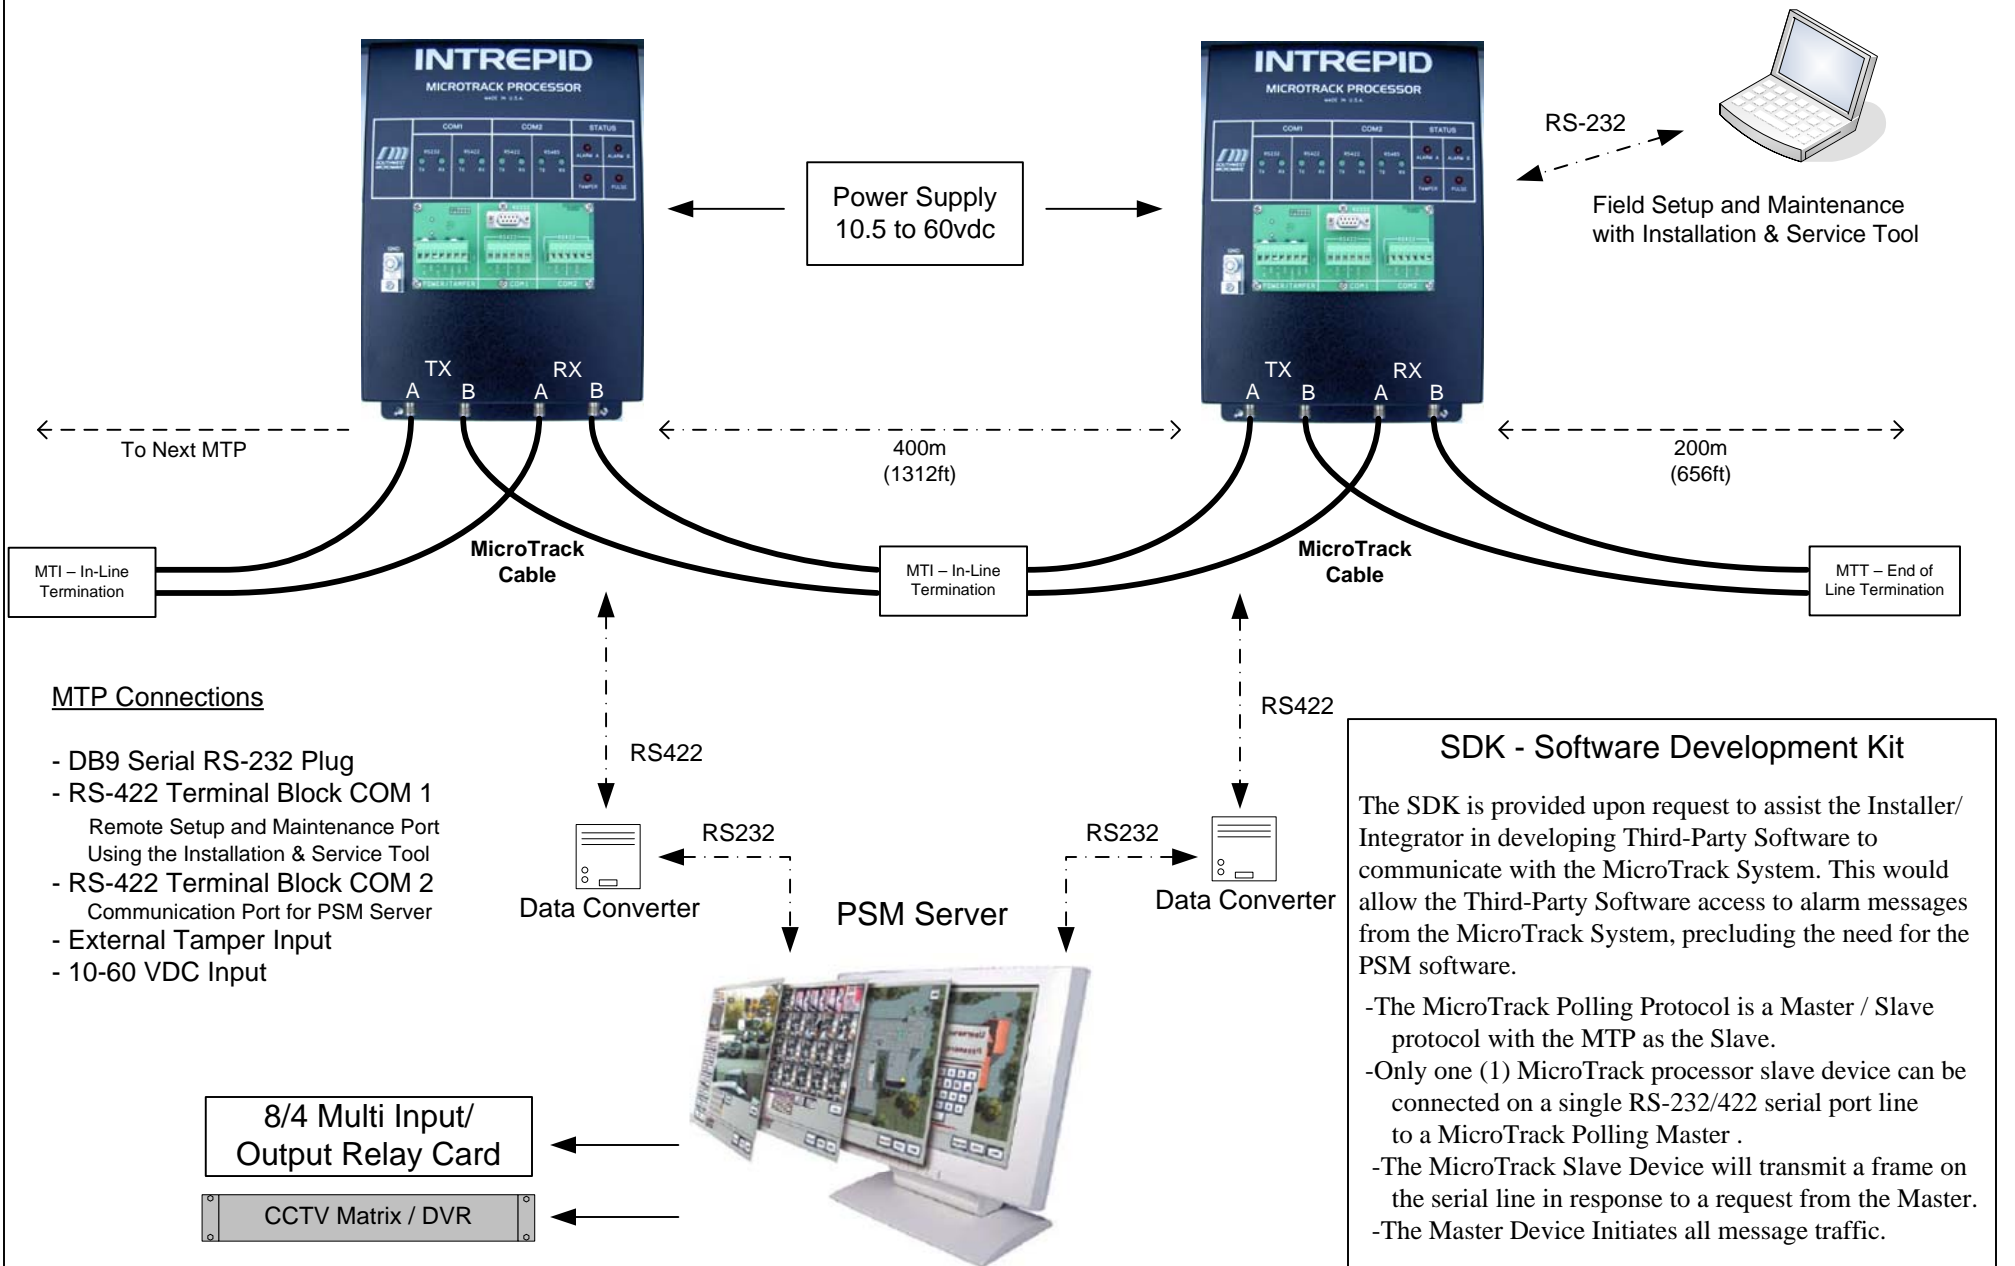

# INTREPID™

## MicroTrack™ Buried Cable Perimeter Security System

System Components  
With Perimeter Security Manager

\*See Page 2 for System Components with Relay Control Modules\*

## MicroTrack™ Buried Cable Perimeter Security System

**\*System Components\***  
With Relay Control Modules

**\*See Page 1 for System Components with Perimeter Security Manager\***